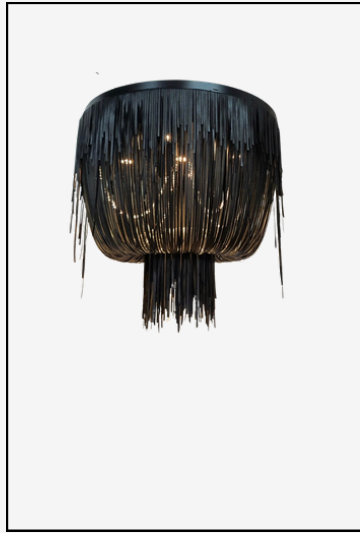

HIGH THORN CHANDELIERS

THE URCHIN RANGE

+27 74 255 9999

INFO@HIGHTHORN.CO.ZA

WWW.HIGHTHORN.CO.ZA

 [HIGH.THORN.CHANDELIERS](https://www.instagram.com/HIGH.THORN.CHANDELIERS)

URCHIN 60CM, LEATHER AND WOOD
60CM DI X APPRX 110CM H X 16KG
3 x GU 10 LED GLOBES - SUPPLIED
AMBIENT LIGHT
3 CHAINS AT 1M, 1 CEILING CUP
FACETED GLASS BEADS

URCHIN 80CM, LEATHER AND WOOD
80CM DI X APPRX 85CM X 28KG
5 x GU 10 LED GLOBES - SUPPLIED
AMBIENT LIGHT
3 CHAINS AT 1M, 1 CEILING CUP
FACETED GLASS BEADS

URCHIN 1M, LEATHER AND WOOD
100CM DI X APPRX 1.8M H X 26KG
4 x GU 10 LED GLOBES - SUPPLIED
AMBIENT LIGHT
3 CHAINS AT 1M, 1 CEILING CUP
FACETED GLASS BEADS

URCHIN 1.2M, LEATHER AND WOOD
120CM DI X APPRX 2.1M H X 36KG
5 x GU 10 LED GLOBES - SUPPLIED
AMBIENT LIGHT
4 CHAINS AT 1M, 1 CEILING CUP
FACETED GLASS BEADS

URCHIN 80CM DOUBLE BALL
LEATHER AND WOOD
80CM DI X APPRX 1.9M H X 26KG
5x GU 10 LED GLOBES - SUPPLIED
3 CHAINS AT 1M, 1 CEILING CUP
FACETED GLASS BEADS

HIGH THORN LEATHER COLOURS

STOCK COLOURS:

CREAM
HAZELNUT
RUBY
NAVY
BOTTLE GREEN
LIGHT GREY
ANTHRASITE
BLACK

METALLICS & OTHER COLOURS:
ENQUIRE WITH FACTORY

HIGH THORN CHAIN COLOURS

SATIN
NICKEL

GOLD

BRONZE